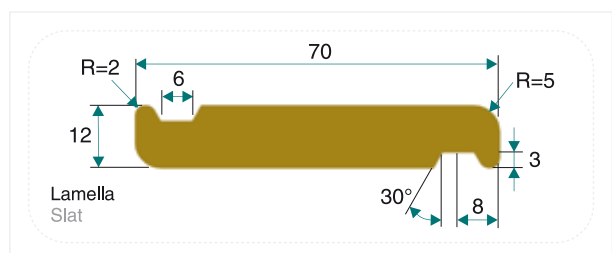

Il sistema di movimentazione ha superato la prova di resistenza al vento con la velocità di oltre 190 km/h ad infisso chiuso o con anta totalmente aperta, bloccata mediante idoneo ferma anta. Certificato: ISTITUTO GIORDANO.

The moving system has exceed the resistance proof to the wind to a speed of 190 km/h with the closed window or opened shutter, blocked through the stop shutter. Certificate: GIORDANO Institute.