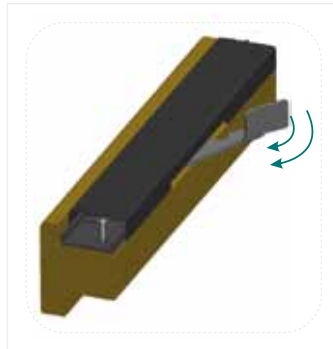

La maniglia, anch'essa in metallo, viene fornita negli stessi colori del comando. Il montaggio delle lamelle e quello complessivo dell'intera persiana è molto semplice: l'esecuzione non differisce da quella normalmente effettuata per le comuni persiane a lamelle orientabili.

The **RUSTIC WOOD Levers** shutter is designed to satisfy the most demanding requests of the people who loves wooden windows. The metal control, with 60 mm of pitch, is painted in colors brown 8017, ochre 1006 and black. The handle, also of metal, is supplied in the same colors of the control. The assembling of the slats, as well as of the whole shutter, is very easy and the assembly is not very different from the assembly normally made for the adjustable shutters.

Cod. profilo Profile code	Descrizione Description	Profili Profiles	H (mm)
PR43	Profilo ad "U" Camera 28 "U" Profile Chamber 28		14,5
PR43A	Profilo ad "U" Camera 28 "U" profile Chamber 28		12
PR5	Profilo ad "U" Camera 32 "U" Profile Chamber 32		15,5
PR5A	Profilo ad "U" Camera 32 "U" profile Chamber 32		12
PR46	Profilo ad "U" Camera 36 "U" profile Chamber 36		14,5
PR46A	Profilo ad "U" Camera 36 "U" profile Chamber 36		18,4